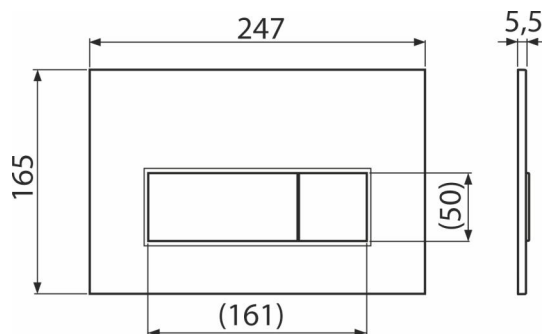

M57-BR-M

Flush plate for pre-wall installation systems, BRASS-matt

Application

For pre-wall installation systems and concealed WC cisterns

Features

- The flush plate thanks to its profile stands out only 5.5 mm above the tiles
- Double-acting mechanical flushing
- Compatible for all pre-wall installation systems and cisterns for building into solid walls Alca
- Surface finish: BRASS-matt with antibacterial properties (ensured by the content of silver compounds)
- Material: plastic

Scope of supply

- Flush plate
- Fixing frame of the flush plate
- Threaded frame clamp 2 pcs
- Flushing mechanism screws 2 pcs
- Template for correct flush plate setup

Order number, Logistic information

Code	EAN	Weight (piece packing palett)	Dimensions (piece packing)	Quantity (packing palett)
M57-BR-M	8595580585020	0,33 8,19 229,4 kg	250×170×36 595×395×245 mm	25 700 pcs

Warranty

2/2 years *

Technical specifications